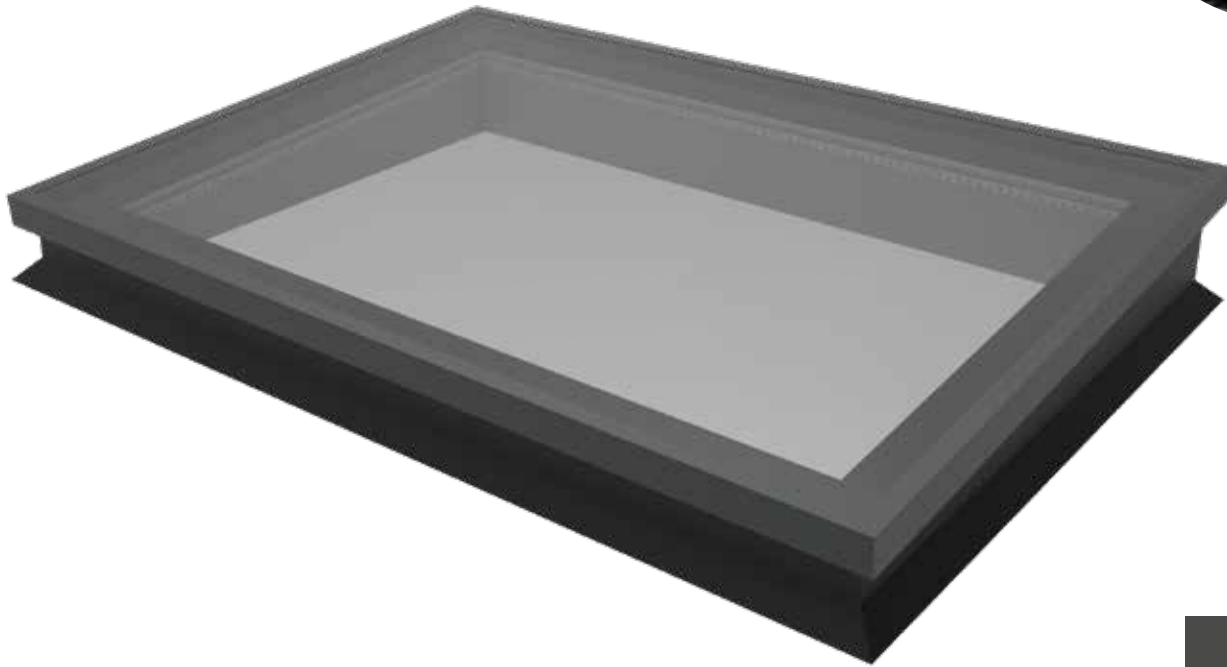

Elevate your designs with the Stratus Flat Skylight

STRIKING FROM EVERY ANGLE

Elevate your designs with the Stratus Flat Skylight—crafted to transform any space by flooding interiors with natural light. Engineered for fast, straightforward installation and finished with a clean, modern aesthetic, it's the perfect blend of style and simplicity your clients will love.

Beyond its visual appeal, this rooflight offers exceptional performance. Enjoy peace and quiet thanks to high performance noise-reducing glass.

DESIGN AND COLOUR OPTIONS

Specifically designed for orangeries, extensions, and flat roofs, the Stratus Flat Skylight offers a contemporary look while flooding your space with natural light

Note: For installations over 5 metres above floor level or over a body of water, inner glass panes must be laminated to meet safety regulations.

than competitors flat skylights

WEATHER TESTED

Weather testing to BS 6375 means a product (window or door) has been tested according to British Standard procedures, which specifies performance classifications for air permeability, water tightness, and wind resistance. The Stratus Flat Skylight has been tested to meet these specific levels of performance for weather resistance.

The Stratus Flat Skylight is available in Grey (RAL7016), Black (RAL9005) and White (RAL9003), each one is made to measure and can be supplied in both square or rectangular shapes, in sizes ranging from 500mm x 500mm, up to spans up to 2792mm and Slopes of 1500mm – see matrix for configuration details.