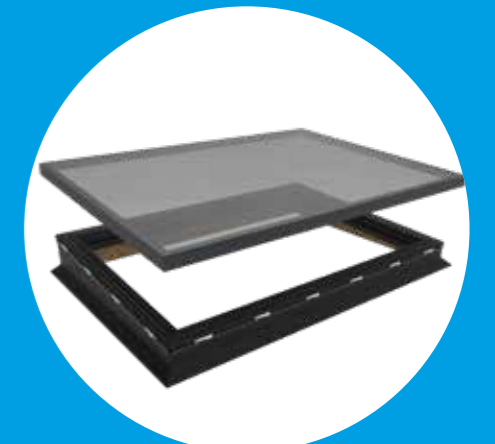

than competitors flat skylights